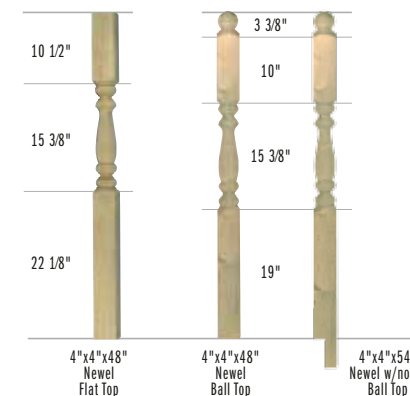

6"x6"x108"
Porch Post
4 Pc.

SPINDLES

2"x2"x36"
Spindle

3"x3"x36"
Spindle

NEWELS

4"x4"x48"
Newel
Flat Top

4"x4"x48"
Newel
Ball Top

4"x4"x54"
Newel w/notch
Ball Top

*Actual dimensions may not be exactly as shown

PRESSURES TREATED BALUSTERS, HANDRAILS, DECK POSTS & STAIR STRINGERS

BALUSTERS

2"x2"x36"
Square
2 Ends

2"x2"x42"
Beveled
2 Ends
(or sq.)

2"x2"x48"
Beveled
2 End
(or sq.)

STAIR STRINGERS

Note: Other sizes available upon request

DECK POSTS

4"x4"x54"
Notched Deck
Post