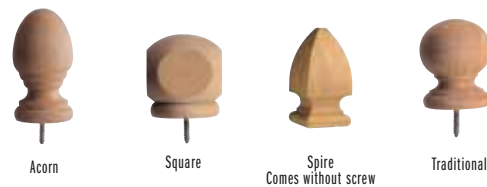

WESTERN RED CEDAR
CEDAR DECORATIVE POST CAPS

PRESSURE TREATED
POST TOPS & CAPS

WESTERN RED CEDAR
BALUSTERS, HANDRAILS,
DECK POSTS, SPINDLES & NEWELS

WOODTURNING LTD

EXTERIOR STAIR AND
RAILING PRODUCTS

[Turning out style]

Molded box base - Mount over tops of
standard posts with construction adhesive
- Individually UPC coded

PREMIUM WESTERN RED CEDAR 4"

PREMIUM WESTERN RED CEDAR 6"

SOLAR CAPS 4"

SOLAR CAPS 6"

New!

New!

Description	Actual size	No. in box	No. per pallet
Jumbo	4 1/2" x 3 3/4"	6	-
Acorn	3 1/4" x 5 7/8"	8	-
Cape	3 1/4" x 5 7/8"	8	-
Square	3 3/4" x 3 3/4"	8	-
Spire	3 1/4" x 5 7/8"	8	-
Traditional	3 1/4" x 3 3/4"	12	-
Post Cap	1 1/4" x 4 1/4"	26	-

WESTERN RED CEDAR
POST TOPS & CAPS

Description	Actual size	No. in box	No. per pallet
Acorn	3 1/4" x 5 7/8"	8	-
Cape	3 1/4" x 5 7/8"	8	-
Square	3 3/4" x 3 3/4"	8	-
Spire	3 1/4" x 5 7/8"	8	-
Traditional	3 1/4" x 3 3/4"	12	-
Post Cap	1 1/4" x 4 1/4"	24	-

BALUSTERS

2"x2"x36" Square 2 Ends
2"x2"x42" Square 2 Ends
2"x2"x48" Square 2 Ends

NEWELS

SPINDLE

2"x2"x36" Colonial Spindle
4"x4"x48" Colonial Newel Ball Top
4"x4"x48" Colonial Newel Flat Top

RAILING INSTALLATION ACCESSORIES