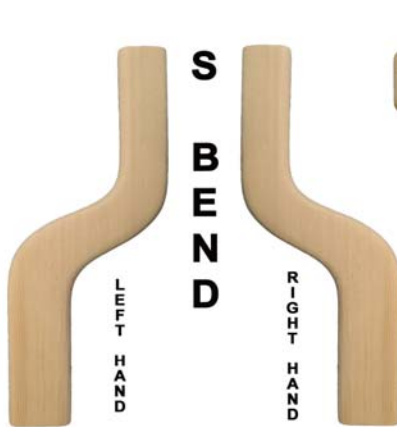

BH Woodturning Ltd.
810 Derwent Way, Delta, B.C. V3M 5R1
Tel # 604-650-6232 Fax # 604-540-6101

**Available in 2-7/8, 2-1/4,
Mushroom Profile
Hemlock, Oak, Maple**