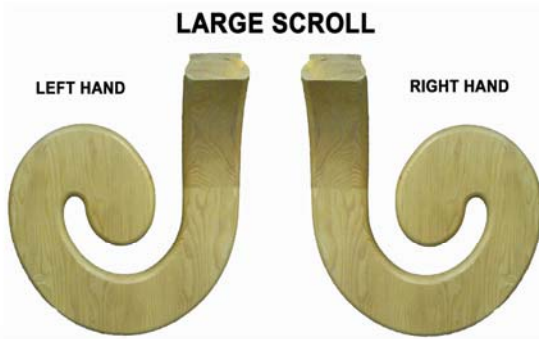

BH Woodturning Ltd.
810 Derwent Way, Delta, B.C. V3M 5R1
Tel # 604-650-6232 Fax # 604-540-6101

**Available in 2-7/8, 2-1/4,
Mushroom Profile
Hemlock, Oak, Maple**