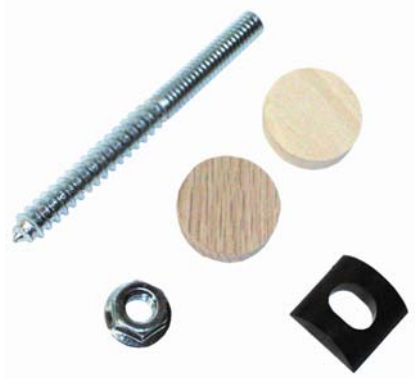

Round Rosette

Econo Cap

Econo Cap

Oval Rosette

Long Arm Metal Bracket

Long Arm Wood Bracket

Note: Contact BH Sales desk for pricing on stair products not listed.

Item Codes - buttons, plugs, screws

Buttons/Plugs/Screws/Bolts

| Item | Birch | Hemlock | Oak | Maple | Metal |
|-------------------------|--------|---------|--------|--------|--------|
| 1/2" Flush Plugs | | 700507 | 700509 | 700380 | |
| 1" Flush Plugs | | 700508 | 700510 | 700382 | |
| 1/2" Buttons | 700502 | | 700505 | | |
| 5/8" Buttons | 700503 | | 700506 | | |
| DE Screws 1-1/4"x2-1/4" | | | | | 700608 |
| Anchor Bolt Sets | | 700609 | 700610 | | 700611 |

Anchor Bolt Sets

Buttons

Flush Plugs

DE Screw

Item Codes - installation

Installation Accessories

| Item | Hemlock | Oak | Maple |
|------------------------------|---------|---------|---------|
| Newel Post Anchor Bolt Set | 700612H | 700612O | 700612M |
| Rail Bolt Fastener | 700720 | | |
| Rail Post Fastener | 700716 | | |
| Rail Bolt Wrench | 700714 | | |
| Newel Post Anchor Plate | 700710 | | |
| Suretite Newel Post Fastener | 700712 | | |
| Balluster Fastening Kit | 700718 | | |
| | | | |

Newel Post Anchor Bolt Set

Rail Bolt Fastener

Rail Post Fastener

Rail Bolt Wrench

Newel Post Anchor Plate

Suretite Fastener

Balluster Fastening Kit